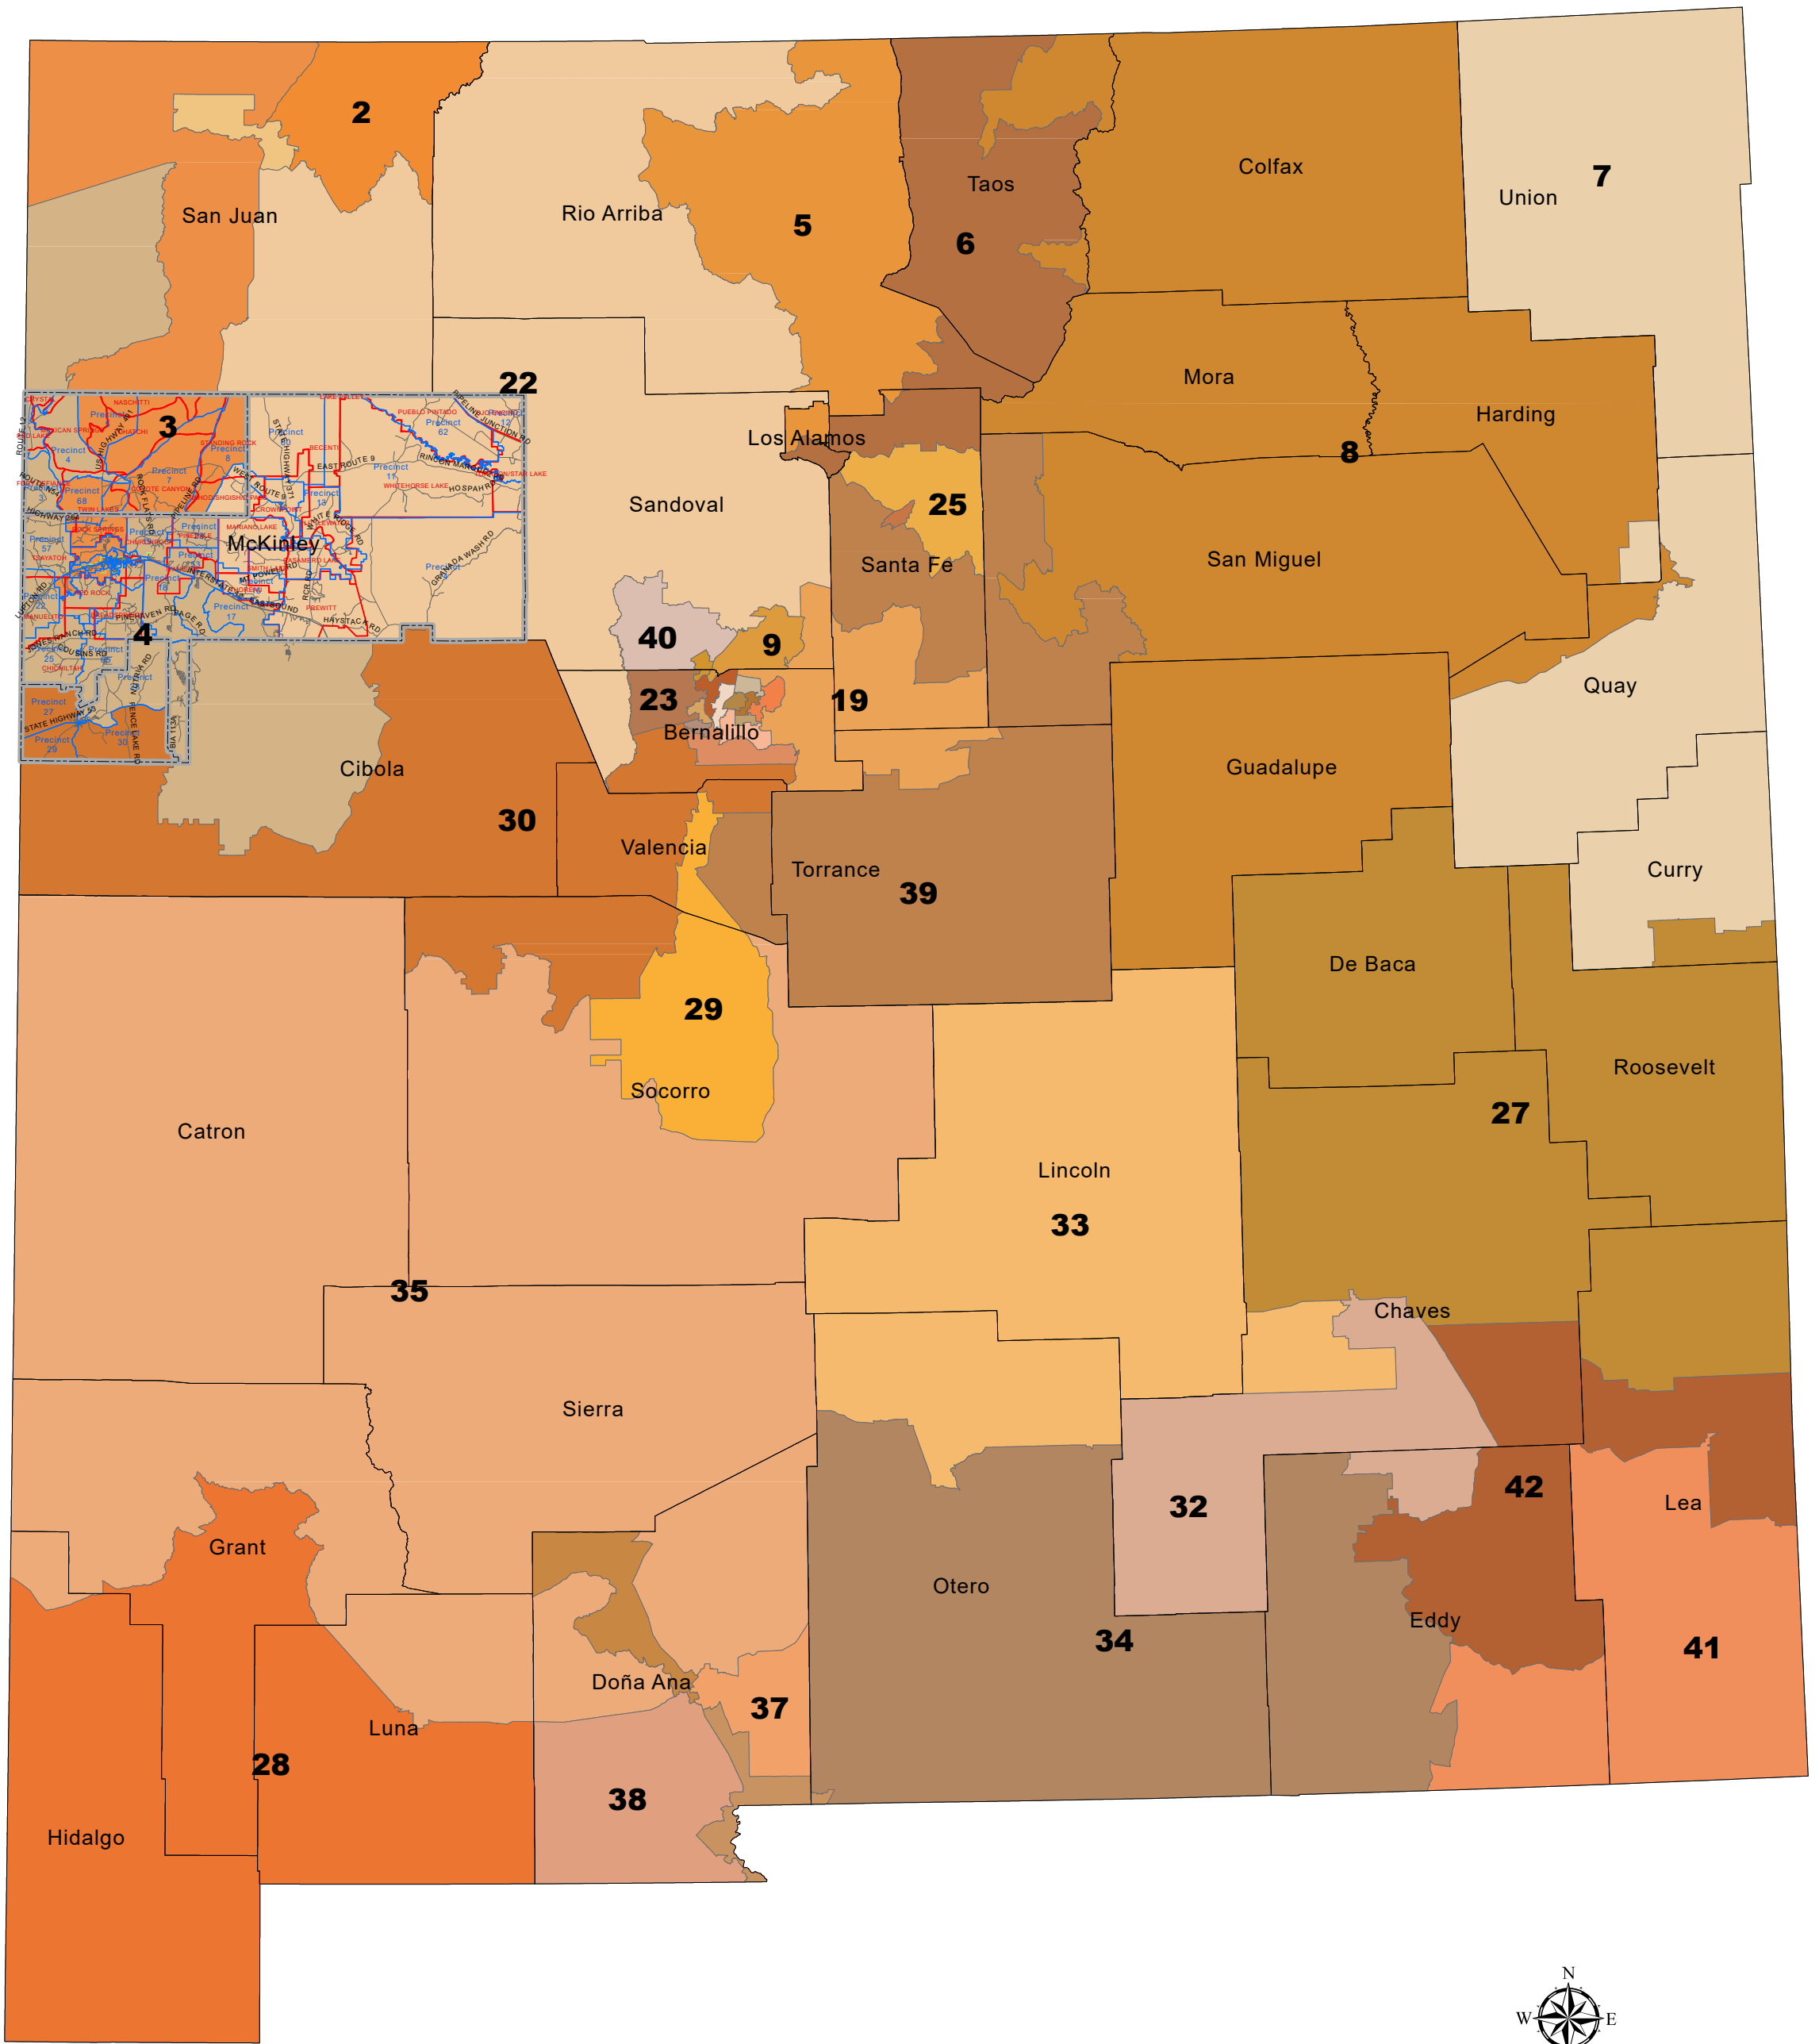

# STATE SENATE DISTRICTS NEW MEXICO

## Legend:

	McKinley Boundary	<b>DISTRICT</b>		13		18		22		27		31		36		40		7	
	Precinct Boundaries		1		14		19		23		28		32		37		41		8
	Chapter Boundaries		10		15		2		24		29		33		38		42		9
	County Boundaries		11		16		20		25		3		34		39		5		
			12		17		21		26		30		35		4		6		