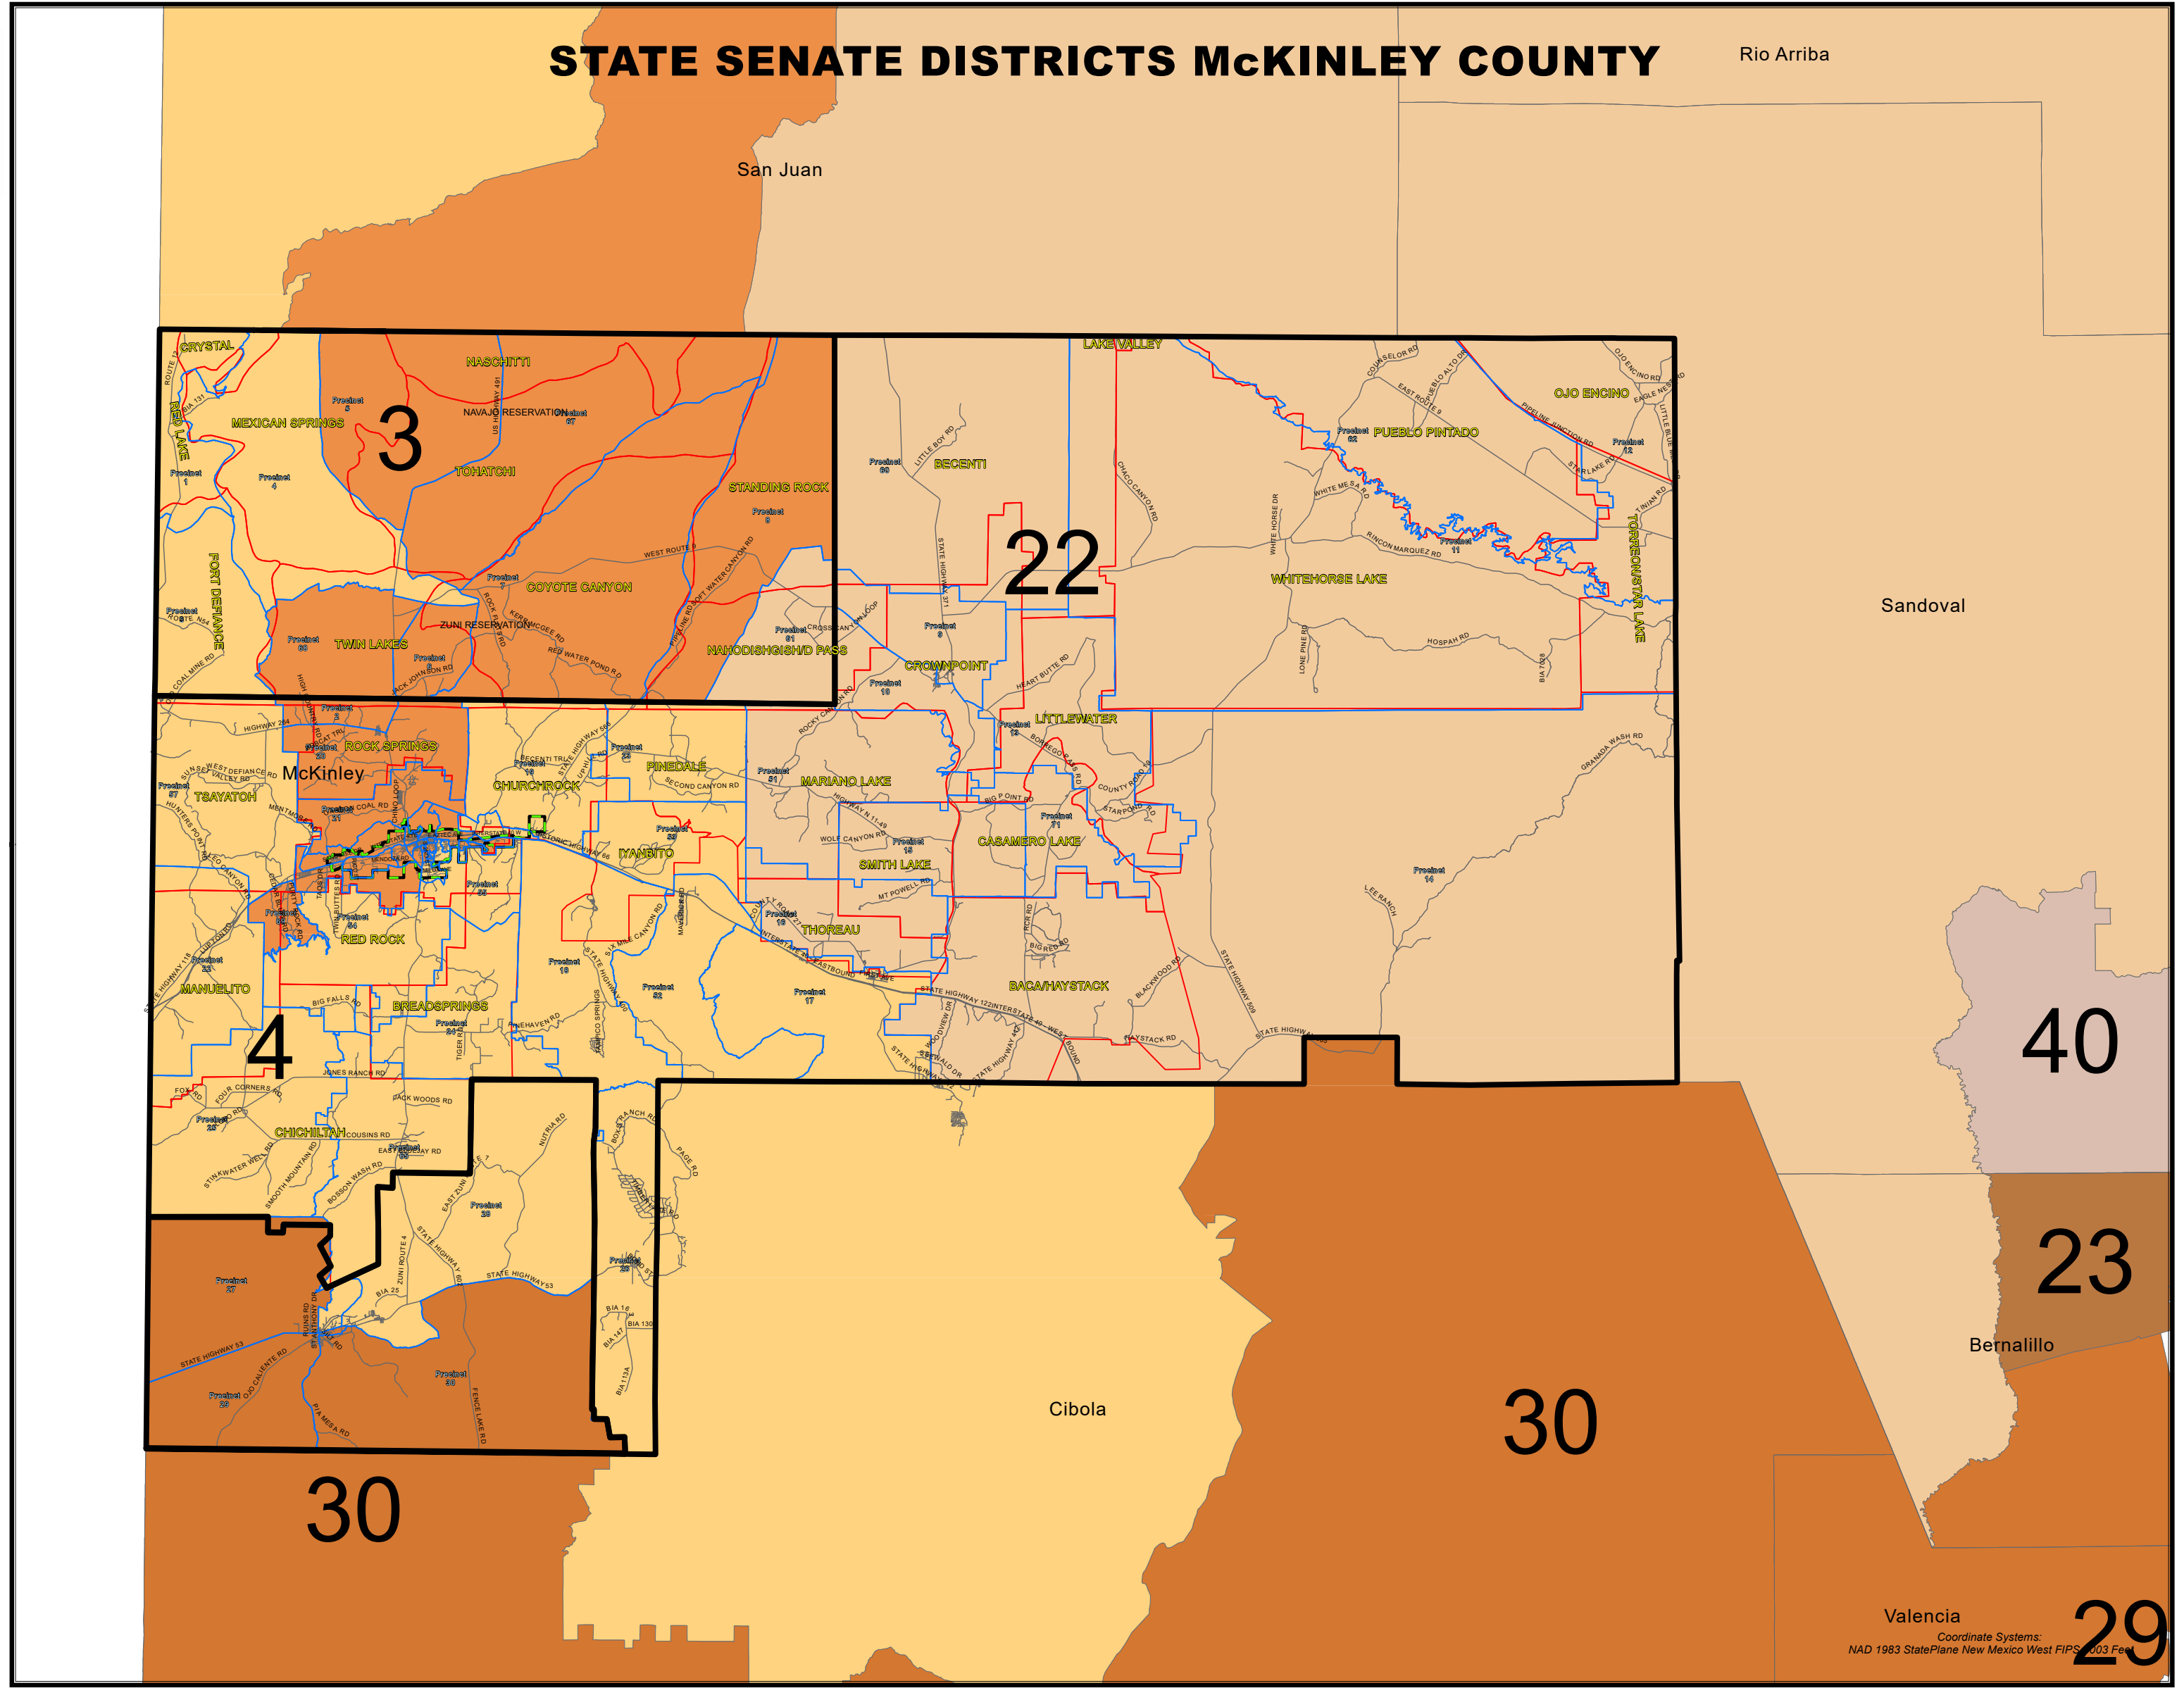

STATE SENATE DISTRICTS MCKINLEY COUNTY

NAD 1983 UTM Zone 13N
 Projection: Transverse Mercator
 Geographic Coordinate System: GCS North American 1983
 Datum: North American 1983

Legend:

- McKinley Boundary
- Precinct Boundaries
- Chapter Boundaries
- City Limits of Gallup
- County Boundaries

DISTRICT

- 22
- 23
- 3
- 30
- 4
- 40

GIS MAP DISCLAIMER:
 This map is for graphical purposes only.
 They do not represent a legal survey.
 All information presented on this map
 are provided "as is" and expressly
 disclaim any warranties, including
 accuracy, misuse, otherwise expressed
 or implied. (Map Date: 4/28/2022)