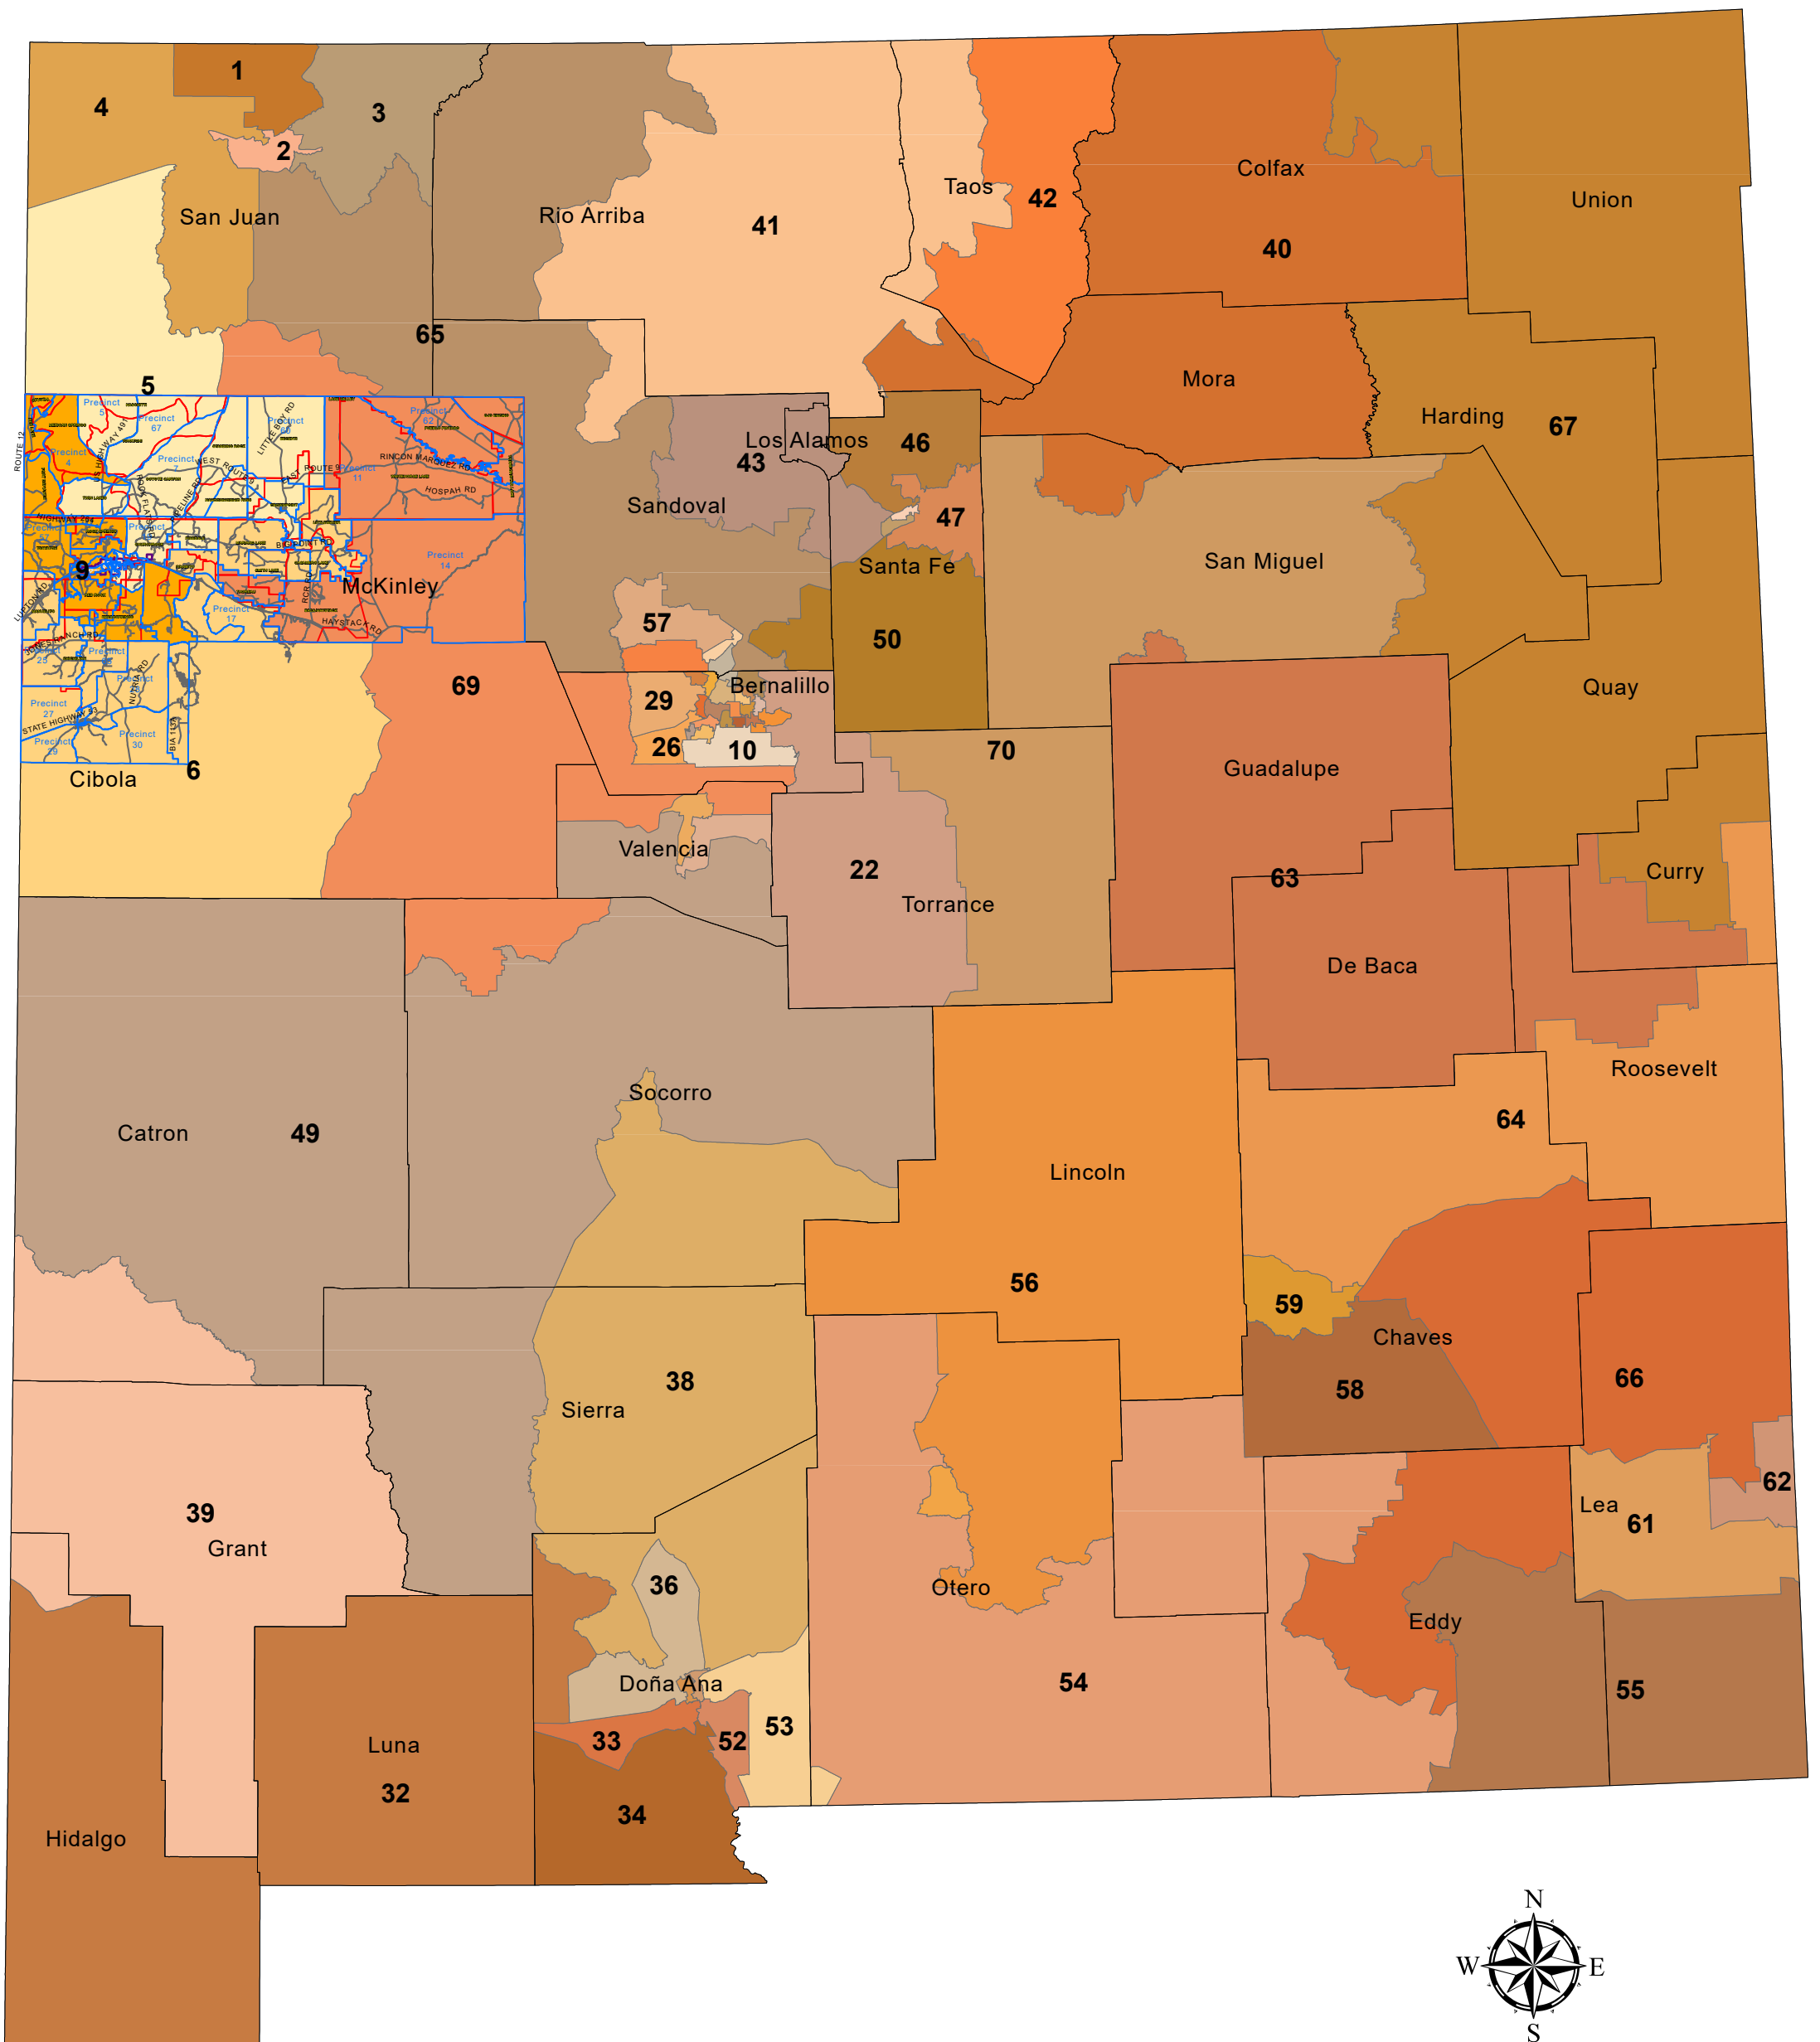

STATE REPRESENTATIVE DISTRICTS NEW MEXICO

Legend:

- Precinct Boundaries
- Chapter Boundaries
- County Boundaries

DISTRICT	14	2	25	30	36	41	47	52	58	63	69
	1	15	20	26	31	37	42	48	53	59	7
	10	16	21	27	32	38	43	49	54	6	65
	11	17	22	28	33	39	44	5	55	60	66
	12	18	23	29	34	4	45	50	56	61	67
	13	19	24	3	35	40	46	51	57	62	68