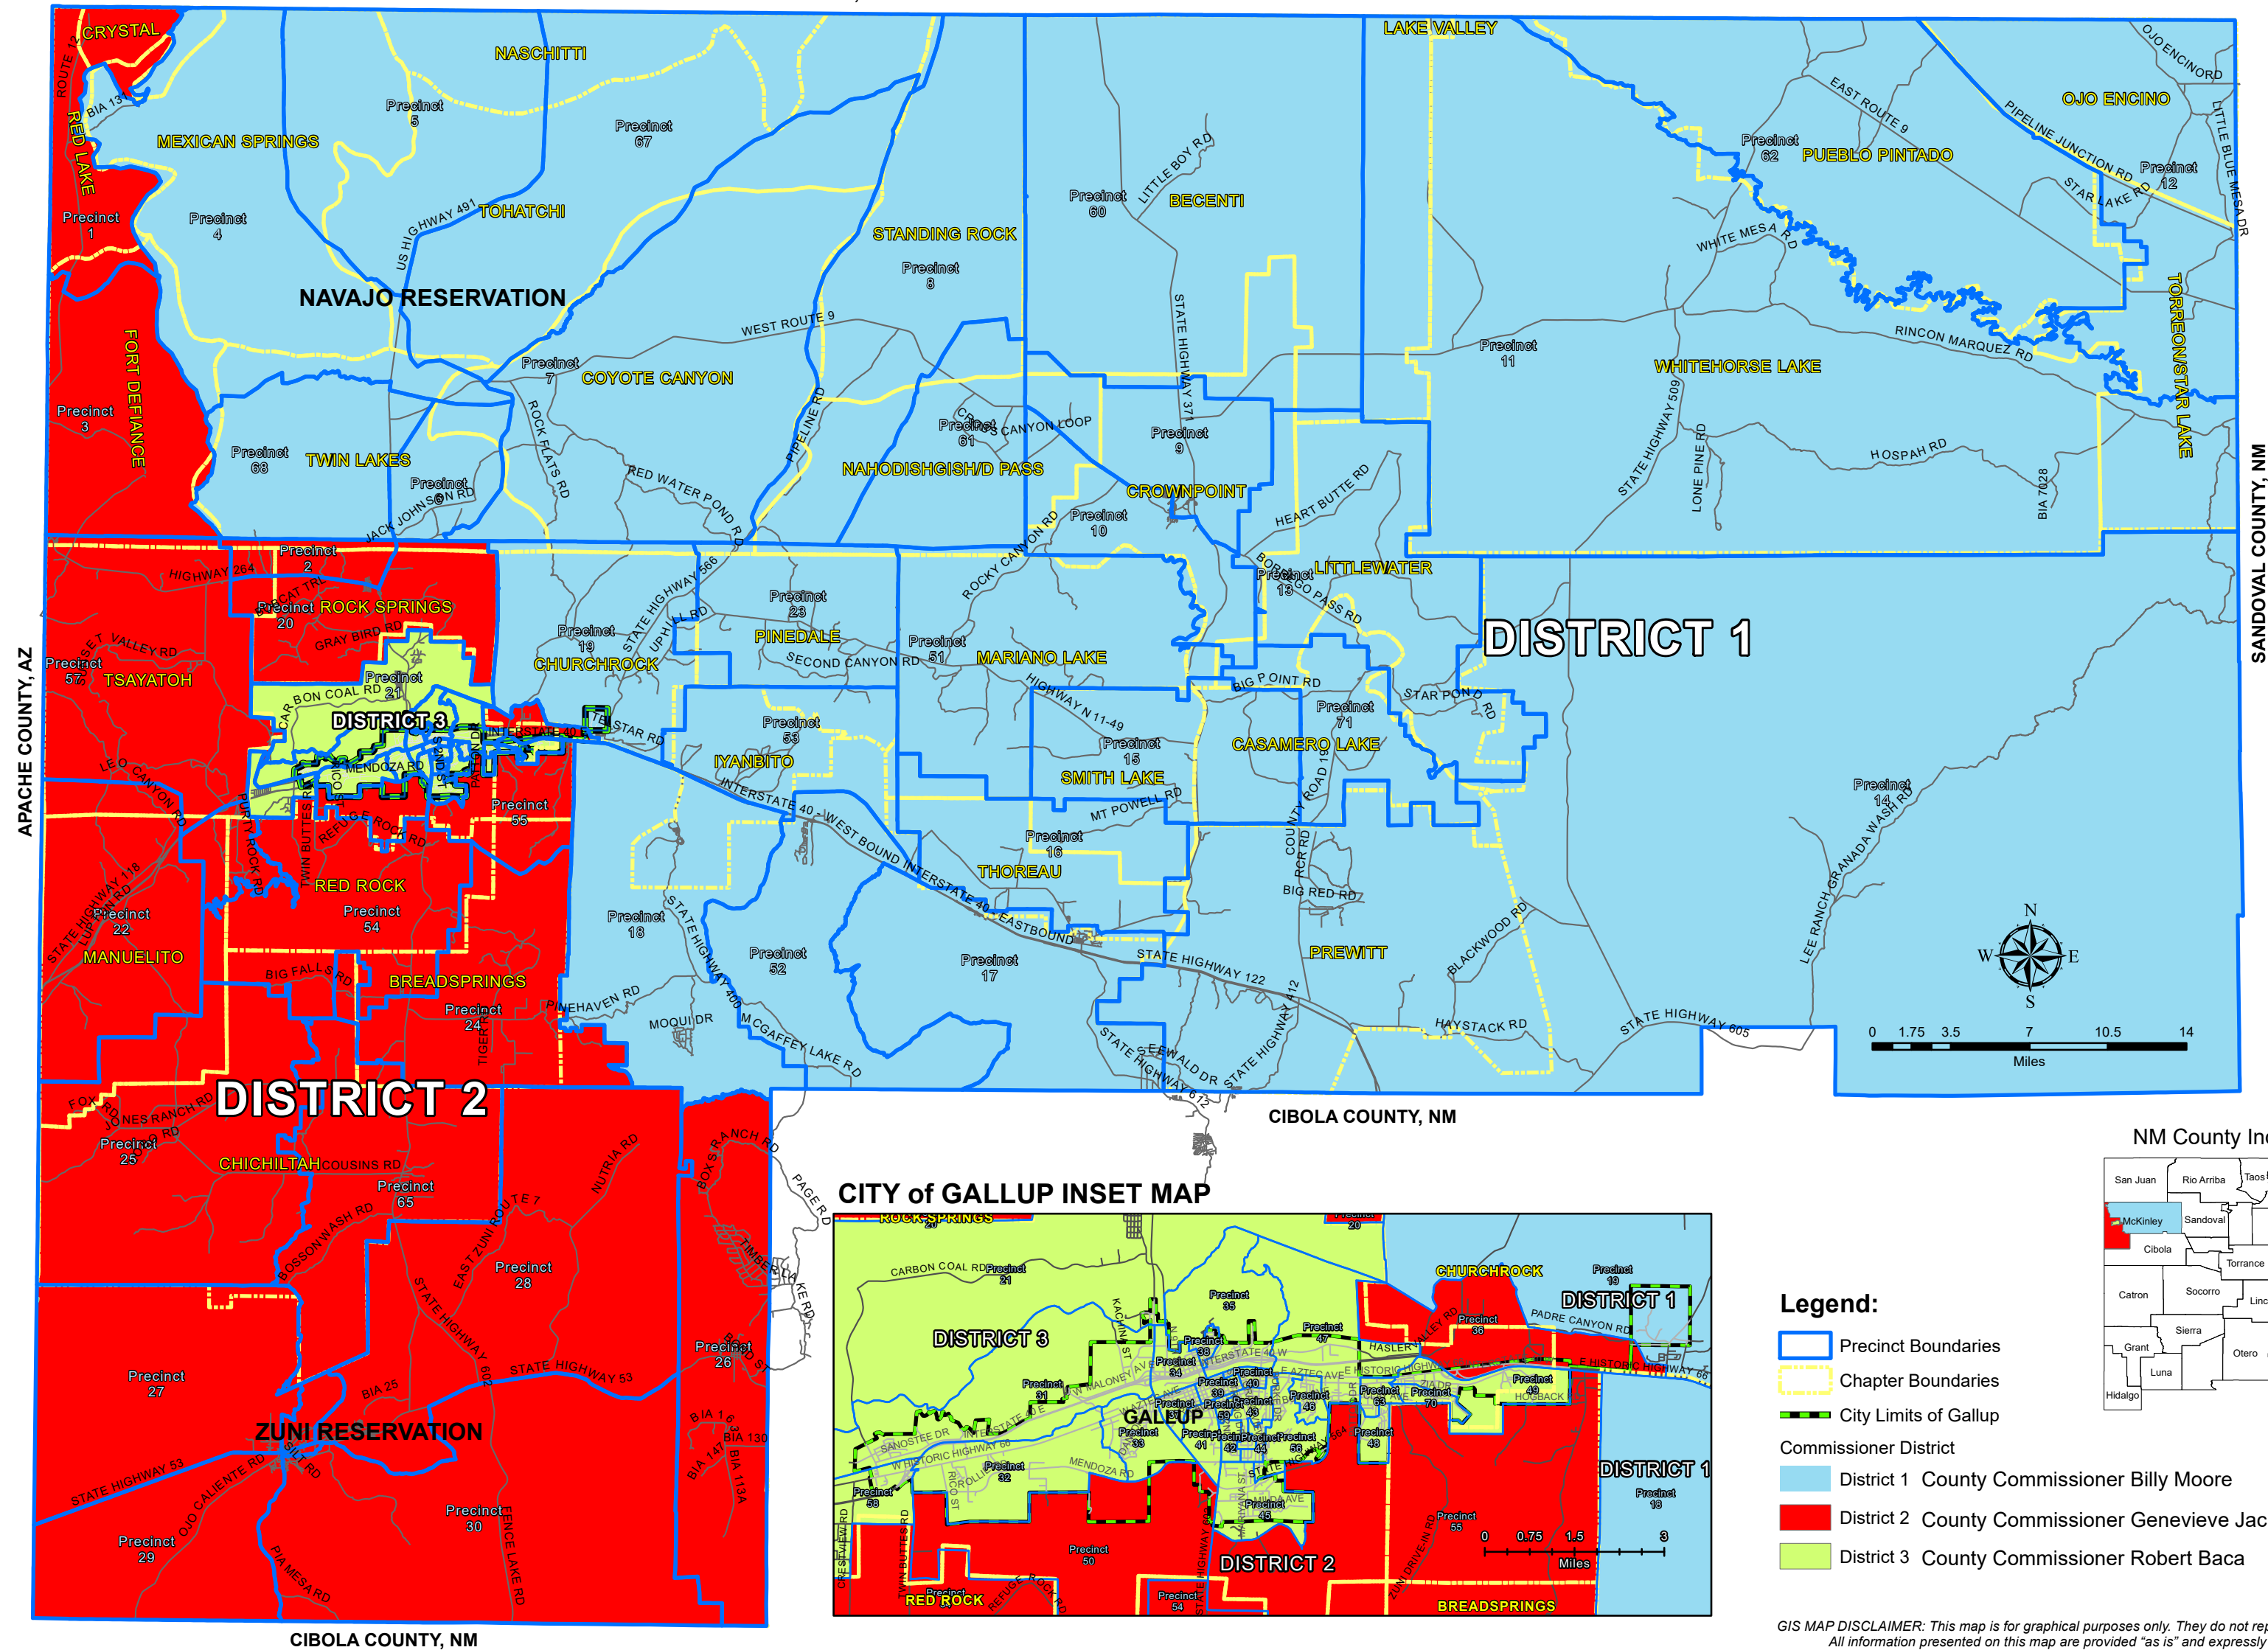

McKINLEY COUNTY COMMISSION DISTRICTS

SAN JUAN COUNTY, NM

APACHE COUNTY, AZ

SANDOVAL COUNTY, NM

CITY OF GALLUP INSET MAP

NM County Index Map

- Legend:**
- Precinct Boundaries
 - Chapter Boundaries
 - City Limits of Gallup
 - Commissioner District
 - District 1 County Commissioner Billy Moore
 - District 2 County Commissioner Genevieve Jackson
 - District 3 County Commissioner Robert Baca

GIS MAP DISCLAIMER: This map is for graphical purposes only. They do not represent a legal survey. All information presented on this map are provided "as is" and expressly disclaim any warranties, including accuracy, misuse, otherwise expressed or implied. (Map Date: 5/16/2022)