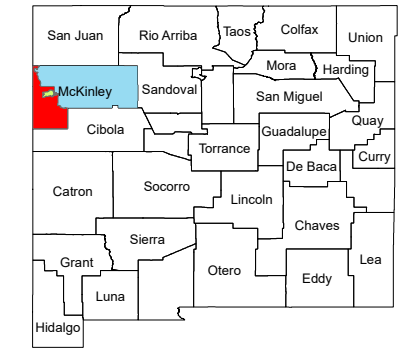

McKINLEY COUNTY COMMISSION DISTRICTS

SAN JUAN COUNTY, NM

APACHE COUNTY, AZ

SANDOVAL COUNTY, NM

CITY OF GALLUP INSET MAP

NM County Index Map

- Legend:**
- Precinct Boundaries
 - Chapter Boundaries
 - City Limits of Gallup
 - Commissioner District
 - District 1 County Commissioner Billy Moore
 - District 2 County Commissioner Genevieve Jackson
 - District 3 County Commissioner Robert Baca