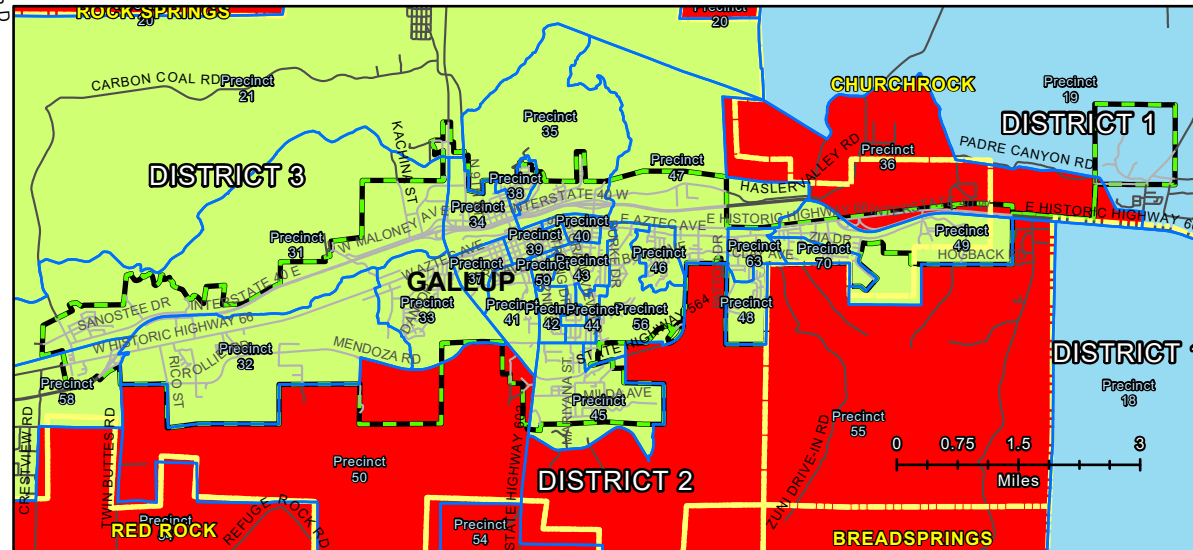

McKINLEY COUNTY COMMISSION DISTRICTS

SAN JUAN COUNTY, NM

APACHE COUNTY, AZ

SANDOVAL COUNTY, NM

CITY OF GALLUP INSET MAP

NM County Index Map

- Legend:**
- Precinct Boundaries
 - Chapter Boundaries
 - City Limits of Gallup
 - Commissioner District
 - District 1 County Commissioner Billy Moore
 - District 2 County Commissioner Genevieve Jackson
 - District 3 County Commissioner Robert Baca

GIS MAP DISCLAIMER: This map is for graphical purposes only. They do not represent a legal survey. All information presented on this map are provided "as is" and expressly disclaim any warranties, including accuracy, misuse, otherwise expressed or implied. (Map Date: 5/16/2022)